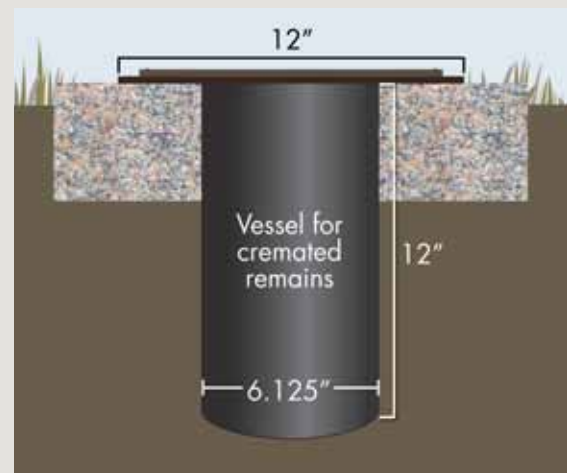

# CREMATION MEMORIALS

  
**Trigard**<sup>®</sup>  
MEMORIALS

SINGLE WITH VASE

COMPANION

12" x 12" bronze cremation memorials on granite with in-ground cremation vessel

Your loved one's cremated remains are carefully placed in the in-ground cremation vessel which is securely sealed with a rubberized gasket between two bronze plates.