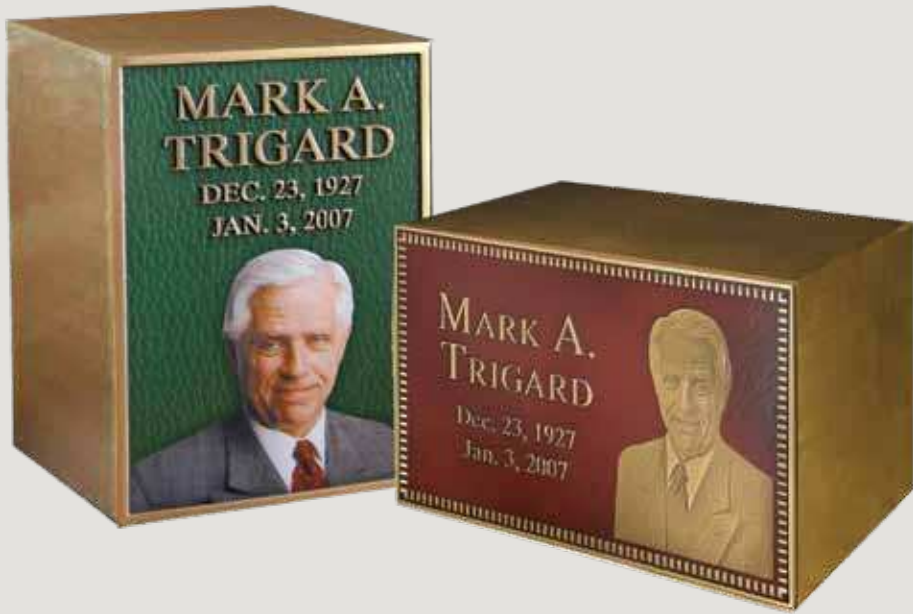

# PORTRAIT

  
**Trigard**<sup>®</sup>  
MEMORIALS

Ground Memorials

Left: Single memorial, classique brown background with oxide portrait, block border and bronze vase

Below: Companion memorial, Brilliant Impressions® full color with block border on granite

Crypt and Niche

Single niche plate, classique brown background with oxide portrait and bevel border

Left: Single urn, hunter green background with Brilliant Impressions® portrait and bevel border

Right: Single urn, black cherry background with oxide portrait and block border

# PORTRAIT

The *Portrait* Series was designed to allow your family to preserve a favorite photograph of your loved one in bronze. Simply designed with classic elements, the Portrait memorial is complemented by your choice of textured backgrounds and background colors. The portrait (photo) itself is available in traditional oxide or *Brilliant Impressions*® color.