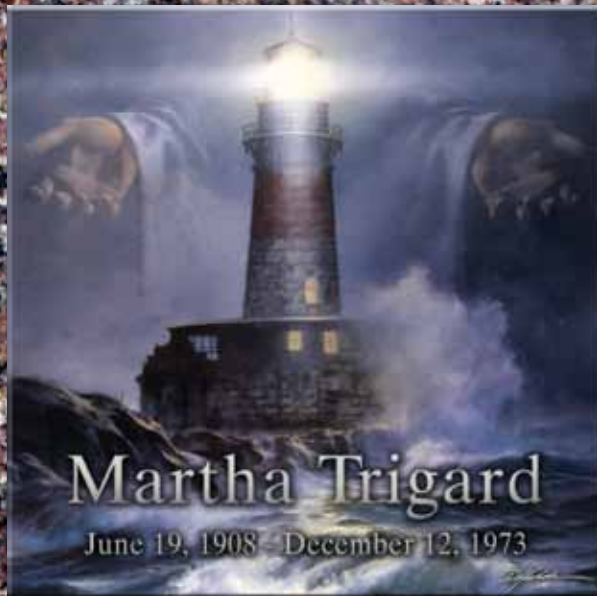

GALLERY

JAMES J. TRIG

OCT. 13, 1927

Trigard[®]
MEMORIALS

Ground Memorials

Left: Single memorial, Brilliant Impressions® full color on granite

Below: Companion memorial, oxide

Crypt and Niche

Single niche plate, Brilliant Impressions® full color

Single urn, Brilliant Impressions® full color

Cremation Urns

'Twilight' by Rick Kelley

'Suffer the Children' by Danny Hohlbohm

'Reflections of Freedom' by Rick Kelley

'Mountain Chapel' by Thomas Kinkadee

'Bridge of Faith' by Thomas Kinkadee

BACKGROUNDS

OPTIONS

THOMAS KINKADEE
Painter of Light.

Turn the page for the entire library of Gallery backgrounds. See our order form to select all of your options and design your unique memorial.