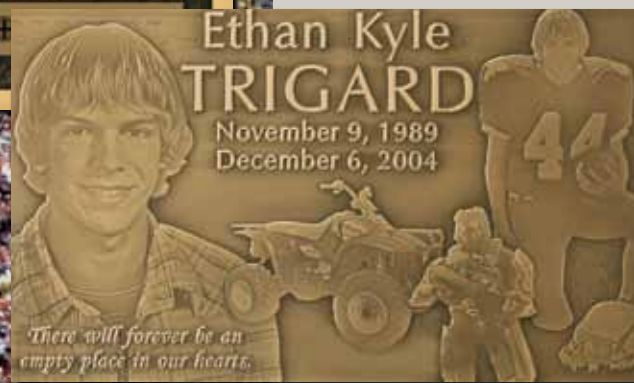

COLLAGE

Trigard[®]
MEMORIALS

Ground Memorials

Left: Single memorial, Brilliant Impressions® full color on granite

Below: Single memorial, Brilliant Impressions® full color

Crypt and Niche

Left: Companion niche plate, Brilliant Impressions® full color

Below: Single niche plate, oxide

Left: Single portrait urn, Brilliant Impressions® full color

Right: Single urn, Brilliant Impressions® full color

Cremation Urns

BACKGROUNDS

OPTIONS

Our *Collage* memorial is the most unique and personal memorial available. Your family can submit one special photograph or provide us with a series of pictures, and our designers will work with you to create a tribute as unique as the life it celebrates. The *Collage* memorial is complemented by your choice of serene backgrounds available in traditional oxide or *Brilliant Impressions*® color.